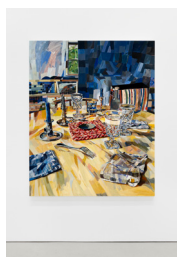

**Jay Stern**  
*Bayside, 2025*  
oil on panel  
24 x 20 inches  
(61 x 50.8 cm)

**Jay Stern**  
*Green House, 2025*  
oil on panel  
20 x 24 inches  
(50.8 x 61 cm)

**Jay Stern**  
*Fire Island Doorway, 2025*  
oil on panel  
29½ x 19 inches  
(48.3 x 78.9 cm)

**Jay Stern**  
*Cup 3 (Cocktail)*, 2025  
oil on panel  
29<sup>1</sup>/<sub>4</sub> x 19 inches  
(74.3 x 48.3 cm)

**Jay Stern**  
*Laundry Day #13 (September Linen)*, 2025  
oil on canvas  
75 x 60 inches  
(190.5 x 152.4 cm)

**Jay Stern**  
*The Neighbor*, 2025  
gouache on paper  
24 x 18 inches (61 x 45.7 cm)  
framed: 26<sup>3</sup>/<sub>4</sub> x 20<sup>3</sup>/<sub>4</sub> inches (68 x 52.7 cm)

**Jay Stern**  
*Symphonic Table in Spring*, 2025  
oil on canvas  
75 x 60 inches  
(190.5 x 152.4 cm)