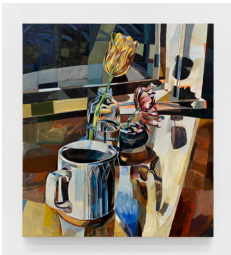

**Jay Stern**  
*Bayside, 2025*  
oil on panel  
24 x 20 inches  
(61 x 50.8 cm)

**Jay Stern**  
*Green House, 2025*  
oil on panel  
20 x 24 inches  
(50.8 x 61 cm)

**Jay Stern**  
*Fire Island Doorway, 2025*  
oil on panel  
29½ x 19 inches  
(48.3 x 78.9 cm)

**Jay Stern**  
*Cup 1 (Blue Mug), 2025*  
oil on panel  
29<sup>1</sup>/<sub>4</sub> x 19 inches  
(74.3 x 48.3 cm)

**Jay Stern**  
*Cup 2 (White Mug), 2025*  
oil on panel  
29<sup>1</sup>/<sub>4</sub> x 19 inches  
(74.3 x 48.3 cm)

**Jay Stern**  
*Cup 3 (Cocktail)*, 2025  
oil on panel  
29<sup>1</sup>/<sub>4</sub> x 19 inches  
(74.3 x 48.3 cm)

**Jay Stern**  
*Laundry Day #13 (September Linen)*, 2025  
oil on canvas  
75 x 60 inches  
(190.5 x 152.4 cm)