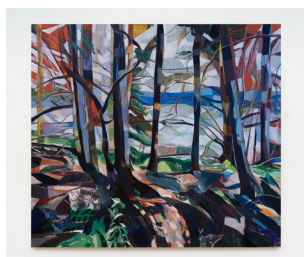

**Jay Stern**  
*Bayside, 2025*  
oil on panel  
24 x 20 inches  
(61 x 50.8 cm)

**Jay Stern**  
*Green House, 2025*  
oil on panel  
20 x 24 inches  
(50.8 x 61 cm)

**Jay Stern**  
*Fire Island Doorway, 2025*  
oil on panel  
29½ x 19 inches  
(48.3 x 78.9 cm)

**Jay Stern**  
*Mailboxes on Church Street (River), 2025*  
oil on canvas  
73 x 39 inches  
(185.4 x 99.1 cm)

**Jay Stern**  
*Park, 2025*  
oil on canvas  
35 x 50 inches  
(88.9 x 127 cm)

**Jay Stern**  
*Sheep Island, 2025*  
oil on canvas  
35 x 24 inches  
(88.9 x 61 cm)