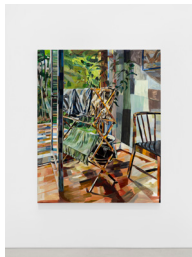

Jay Stern
Laundry Day #13 (September Linen), 2025
oil on canvas
75 x 60 inches
(190.5 x 152.4 cm)